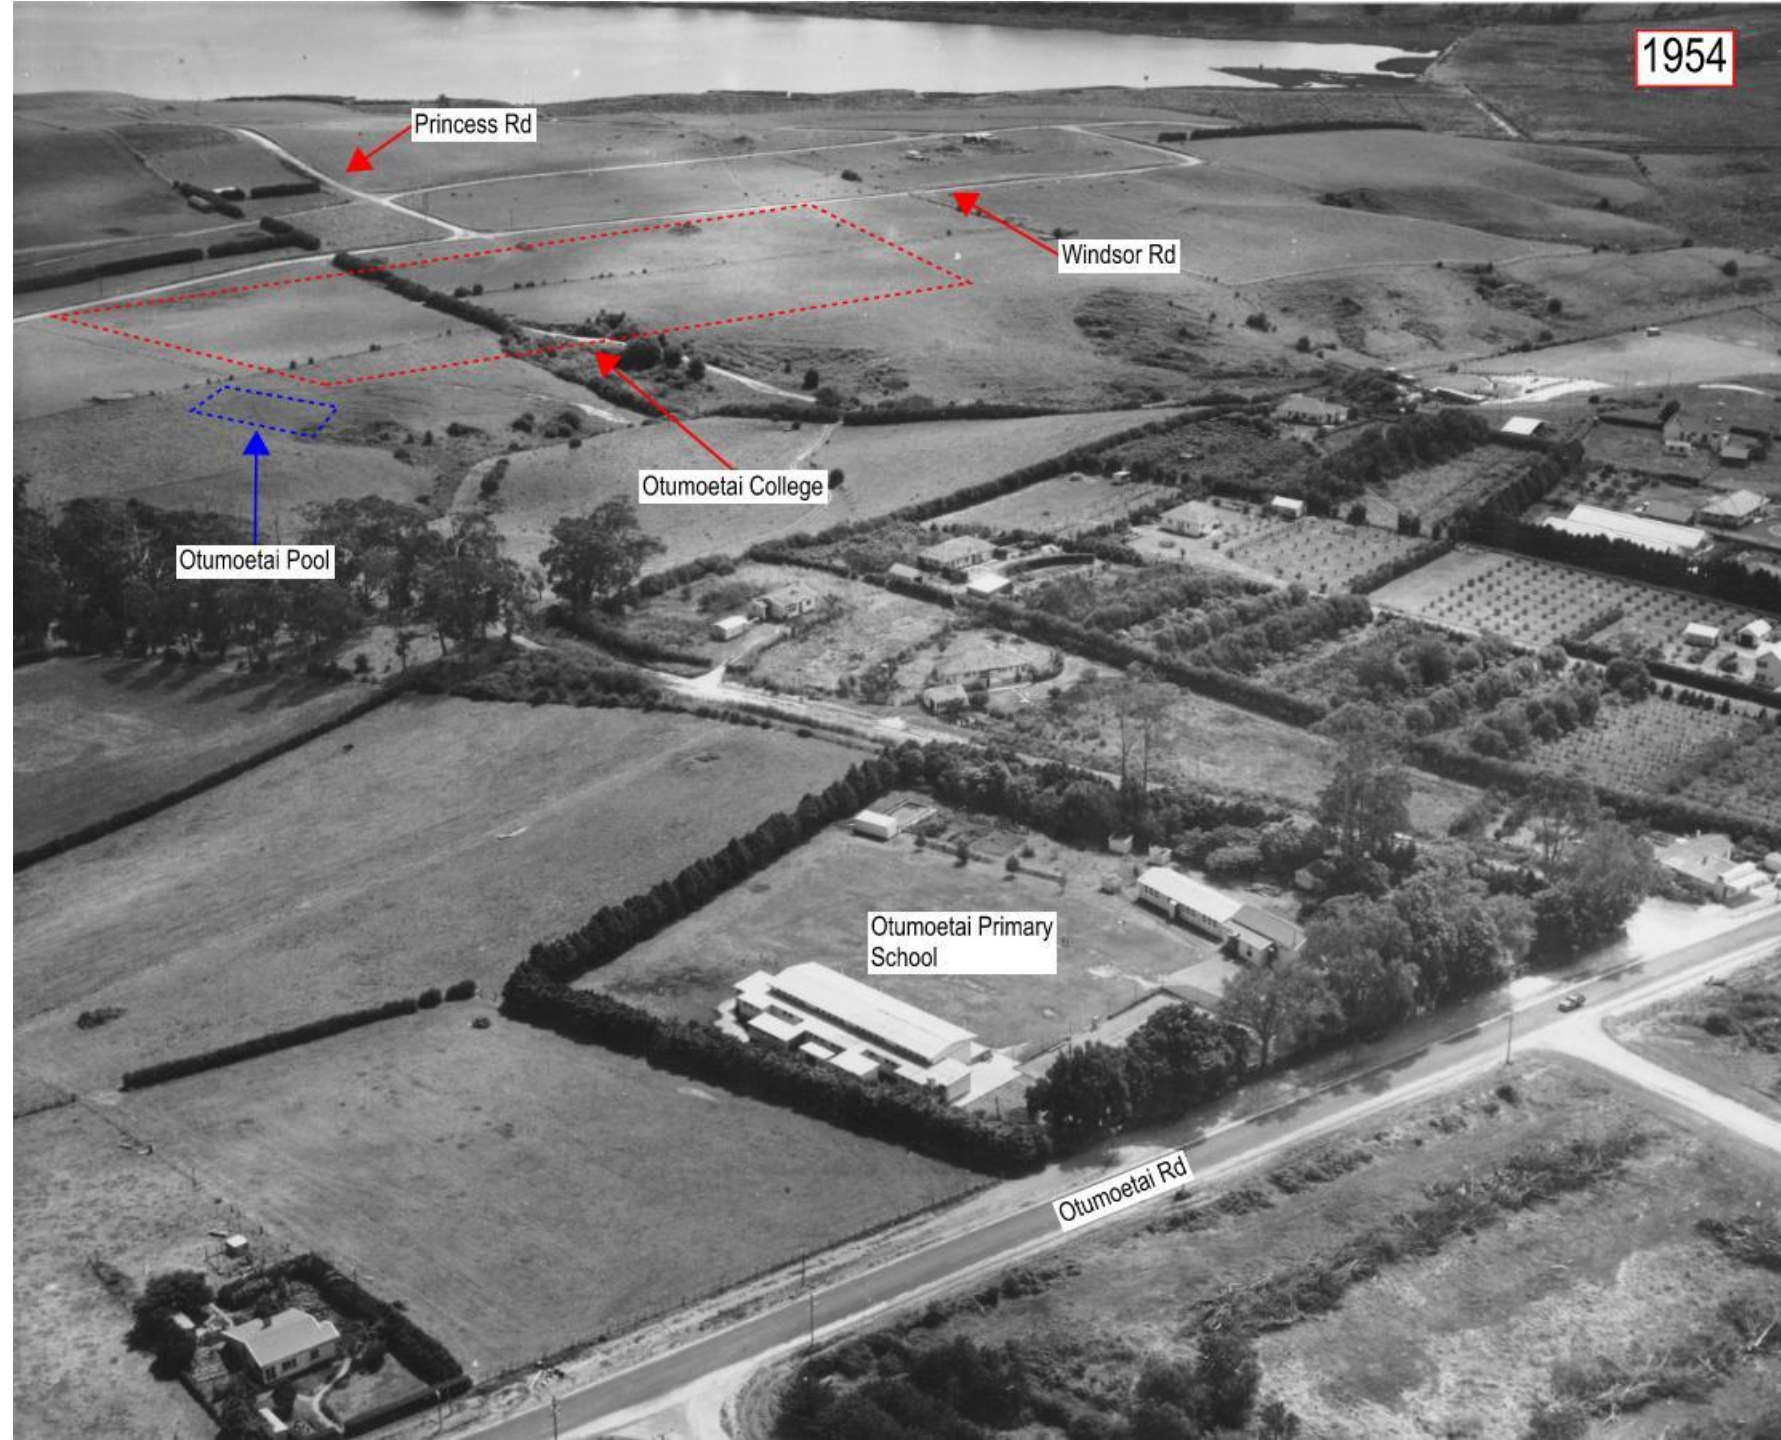

1954

Princess Rd

Windsor Rd

Otumoetai College

Otumoetai Pool

Otumoetai Primary School

Otumoetai Rd